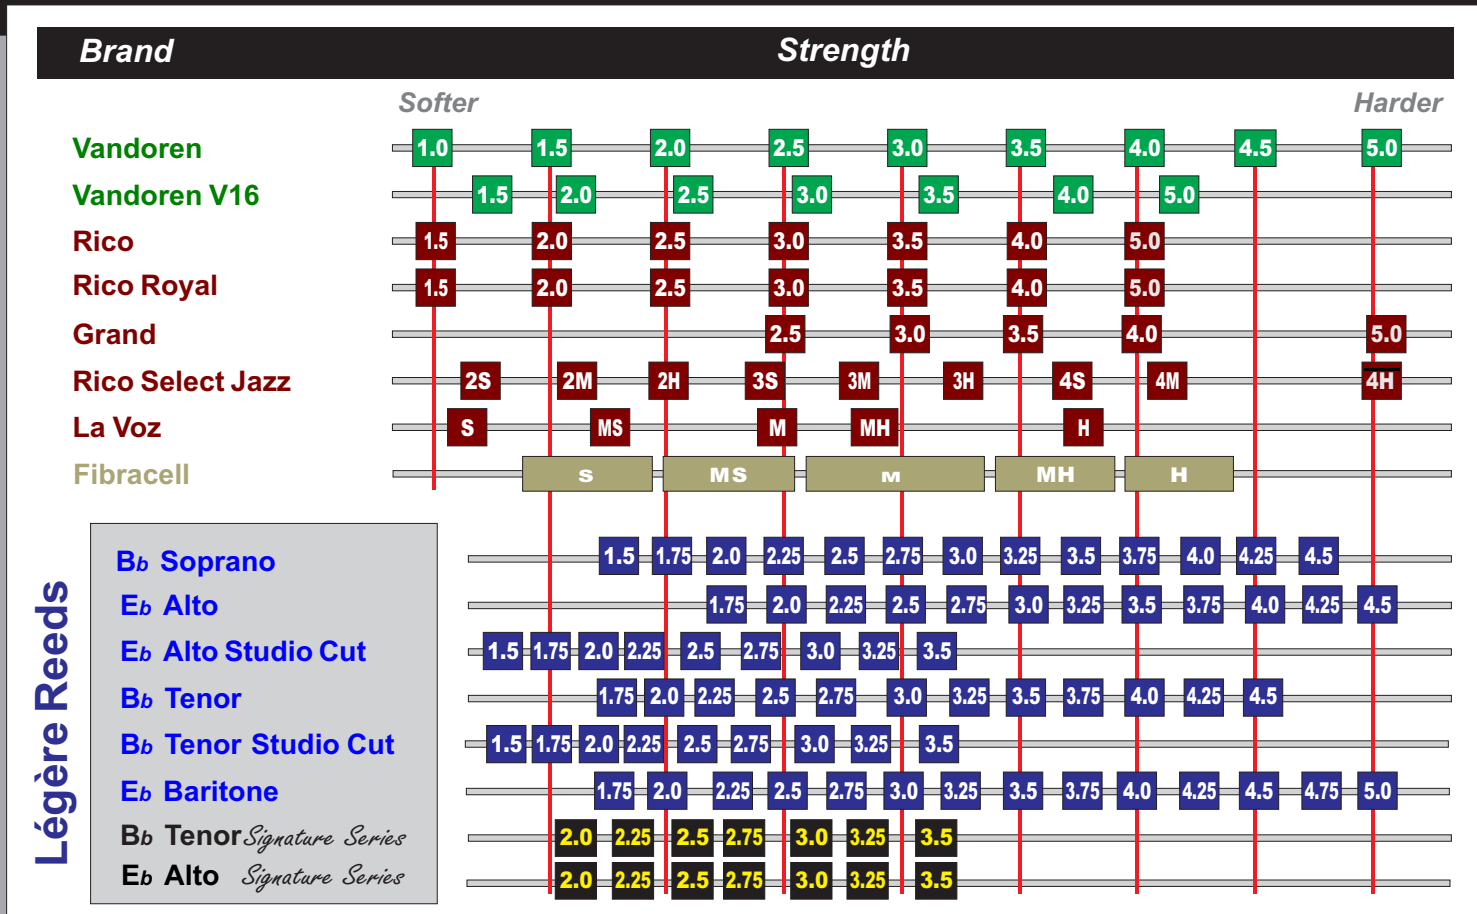

June 2010

For Saxophone Chart --Turn Over

June 2010

For Clarinet Chart --Turn Over